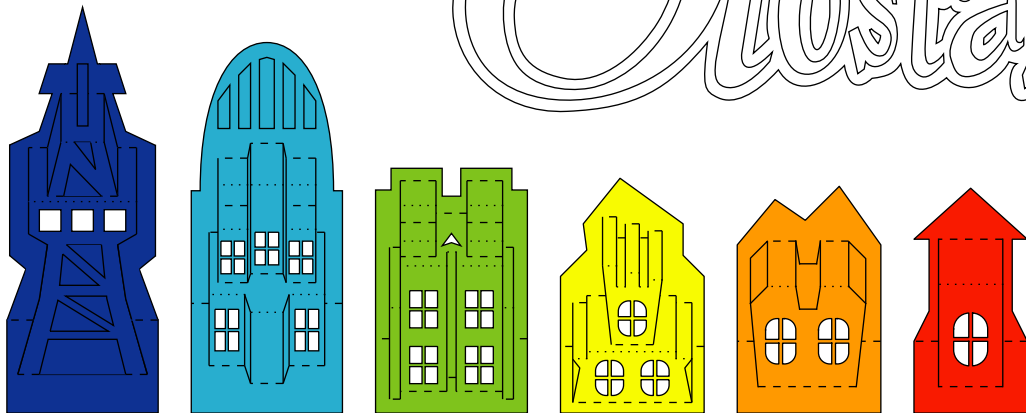

OTOSTAZ™
(C)2002 SONY COMPUTER ENTERTAINMENT INC.

SAW
NAME: Paperhood Saw
BODY: Paper
HOME: Indonesia Bali Isl.
LIKE: Fireworks
DISLIKE: Promise

MONT
NAME: Paperhood Mont
BODY: Kent-Paper 120g/m²
HOME: England Kent St. Maidstone
LIKE: Mathematics, Soccer, Beer
DISLIKE: Fire

LEVEL 1
COLOR: RED

LEVEL 2
COLOR: ORANGE

LEVEL 3
COLOR: YELLOW

LEVEL 4
COLOR: GREEN

LEVEL 5
COLOR: LIGHT-BLUE

LEVEL 6
COLOR: BLUE