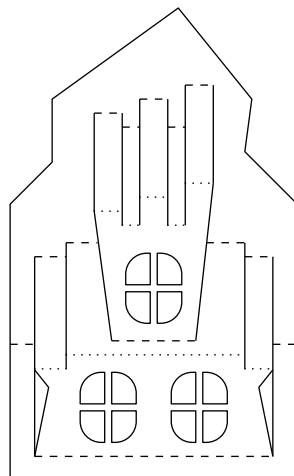

OTOSTAZ™
(C)2002 SONY COMPUTER ENTERTAINMENT INC.

SAW
NAME: Paperhood Saw
BODY: Paper
HOME: Indonesia Bali Isl.
LIKE: Fireworks
DISLIKE: Promise

MONT
NAME: Paperhood Mont
BODY: Kent-Paper 120g/m²
HOME: England Kent St. Maidstone
LIKE: Mathematics, Soccer, Beer
DISLIKE: Fire

LEVEL 1
COLOR: RED

LEVEL 2
COLOR: ORANGE

LEVEL 3
COLOR: YELLOW

LEVEL 4
COLOR: GREEN

LEVEL 5
COLOR: LIGHT-BLUE

LEVEL 6
COLOR: BLUE