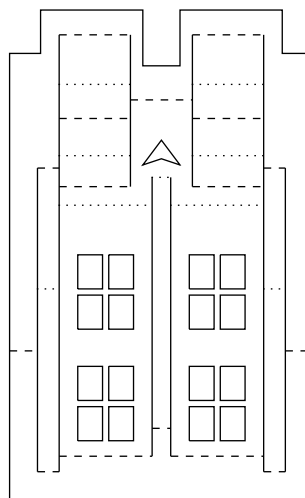

OTOSTAZ™
(C)2002 SONY COMPUTER ENTERTAINMENT INC.

SAW
NAME: Paperhood Saw
BODY: Paper
HOME: Indonesia Bali Isl.
LIKE: Fireworks
DISLIKE: Promise

MONT
NAME: Paperhood Mont
BODY: Kent-Paper 120g/m²
HOME: England Kent St. Maidstone
LIKE: Mathematics, Soccer, Beer
DISLIKE: Fire

LEVEL 1
COLOR: RED

LEVEL 2
COLOR: ORANGE

LEVEL 3
COLOR: YELLOW

LEVEL 4
COLOR: GREEN

LEVEL 5
COLOR: LIGHT-BLUE

LEVEL 6
COLOR: BLUE